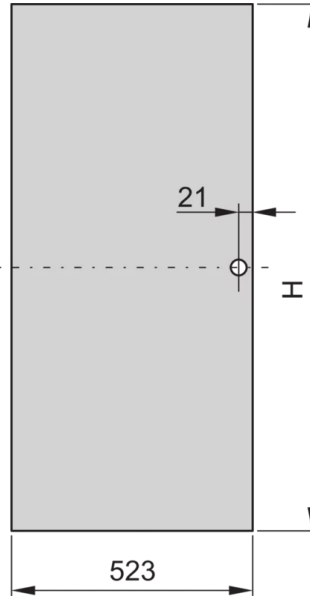

21117-188 EURORACK STEEL DOOR, 120° OPENING ANGLE, RAL 7035, 34 U  
600W

**KEY FEATURES**

Can be mounted on all four sides

St, 1 mm

**PRODUCT ATTRIBUTES**

Product Type: Cabinet Door

Product Family: Eurorack

Type: Steel Door

Color: Light Grey

Color Code: RAL 7035

Rack Height: 34 U

Height: 1533 mm

Width: 553 mm