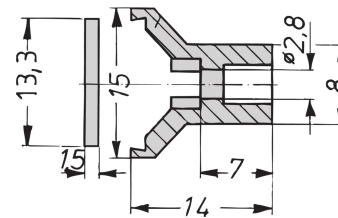

## 20809-539 FRAME TYPE PLUG-IN UNIT TUBE KIT, SHIELDED, 3 U, 14 HP, 227 MM

### PRODUCT ATTRIBUTES

Product Type: Cassette

Type: High Frequency Frame Type Plug-in Units

Handle Type: Trapezoid

Rack Height: 3 U

Rack Width: 14 HP

Depth: 227 mm

EMC Shielding: Yes