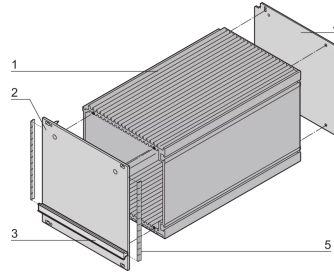

## 20809-539 FRAME TYPE PLUG-IN UNIT TUBE KIT, SHIELDED, 3 U, 14 HP, 227 MM

### KEY FEATURES

With high shielding from high-frequency radiation

To accept boards in HP grid increments

Solid body (tube) on all sides, with cooling fins

### PRODUCT ATTRIBUTES

Product Type: Cassette

Type: High Frequency Frame Type Plug-in Units

Handle Type: Trapezoid

Rack Height: 3 U

Rack Width: 14 HP

Depth: 227 mm

EMC Shielding: Yes