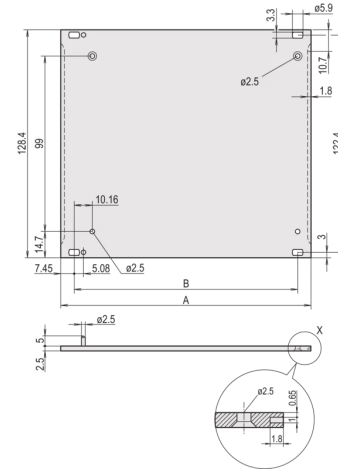

## 20809-539 FRAME TYPE PLUG-IN UNIT TUBE KIT, SHIELDED, 3 U, 14 HP, 227 MM

### PRODUCT ATTRIBUTES

Product Type: Cassette

Type: High Frequency Frame Type Plug-in Units

Handle Type: Trapezoid

Rack Height: 3 U

Rack Width: 14 HP

Depth: 227 mm

EMC Shielding: Yes