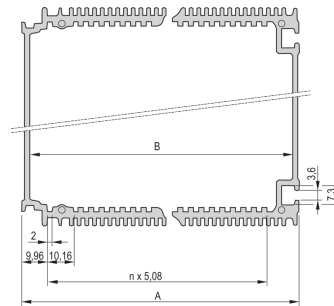

## 20809-539 FRAME TYPE PLUG-IN UNIT TUBE KIT, SHIELDED, 3 U, 14 HP, 227 MM

### PRODUCT ATTRIBUTES

Product Type: Cassette

Type: High Frequency Frame Type Plug-in Units

Handle Type: Trapezoid

Rack Height: 3 U

Rack Width: 14 HP

Depth: 227 mm

EMC Shielding: Yes