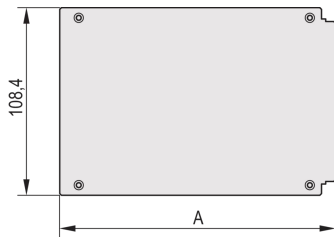

20809-539 FRAME TYPE PLUG-IN UNIT TUBE KIT, SHIELDED, 3 U, 14 HP, 227 MM

KEY FEATURES

With high shielding from high-frequency radiation

To accept boards in HP grid increments

Solid body (tube) on all sides, with cooling fins

PRODUCT ATTRIBUTES

Product Type: Cassette

Type: High Frequency Frame Type Plug-in Units

Handle Type: Trapezoid

Rack Height: 3 U

Rack Width: 14 HP

Depth: 227 mm