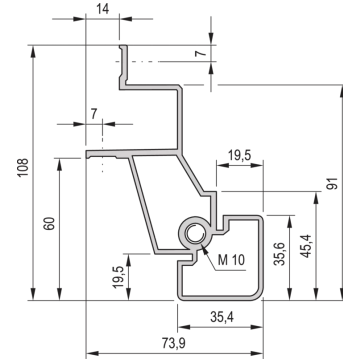

10117-544 EURORACK CABINET WITHOUT DOORS, 34 U 1600H 600W 800D, RAL 7021

KEY FEATURES

19" cut-outs in front and rear uprights

Bolted frame, die-castings and aluminium profiles, with inset covers

Flush cladding parts

Protection class IP40

Static load-carrying capacity 400 kg

PRODUCT ATTRIBUTES

Product Type: Cabinet

Product Family: Eurorack

Frame Material: Aluminum

Frame Color: Black Grey