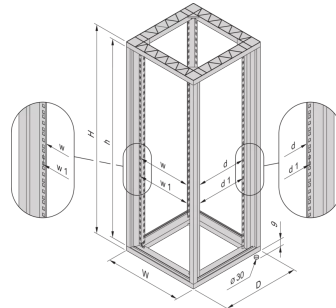

10117-544 EURORACK CABINET WITHOUT DOORS, 34 U 1600H 600W 800D, RAL 7021

KEY FEATURES

19" cut-outs in front and rear uprights

Bolted frame, die-castings and aluminium profiles, with inset covers

Flush cladding parts

Cladding Material: Steel

Cladding Color: Black Grey

Cladding Color Code: RAL 7021

Rack Height: 34 U

Height: 1567 mm

Width: 600 mm

Depth: 800 mm

Static Load: 400 kg