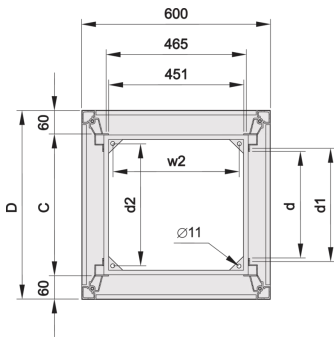

10117-544 EURORACK CABINET WITHOUT DOORS, 34 U 1600H 600W 800D, RAL 7021

KEY FEATURES

19" cut-outs in front and rear uprights

Bolted frame, die-castings and aluminium profiles, with inset covers

Flush cladding parts

Protection class IP40

Static load-carrying capacity 400 kg

PRODUCT ATTRIBUTES

Product Type: Cabinet

Product Family: Eurorack

Frame Material: Aluminum

Frame Color: Black Grey