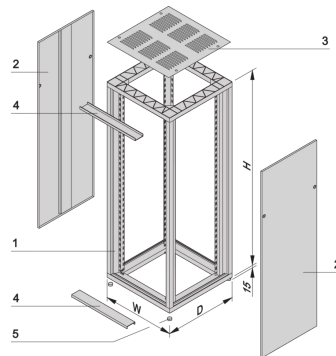

10117-544 EURORACK CABINET WITHOUT DOORS, 34 U 1600H 600W 800D, RAL 7021

KEY FEATURES

19" cut-outs in front and rear uprights

Bolted frame, die-castings and aluminium profiles, with inset covers

Flush cladding parts

Cladding Material: Steel

Cladding Color: Black Grey

Cladding Color Code: RAL 7021

Rack Height: 34 U

Height: 1567 mm

Width: 600 mm

Depth: 800 mm

Static Load: 400 kg