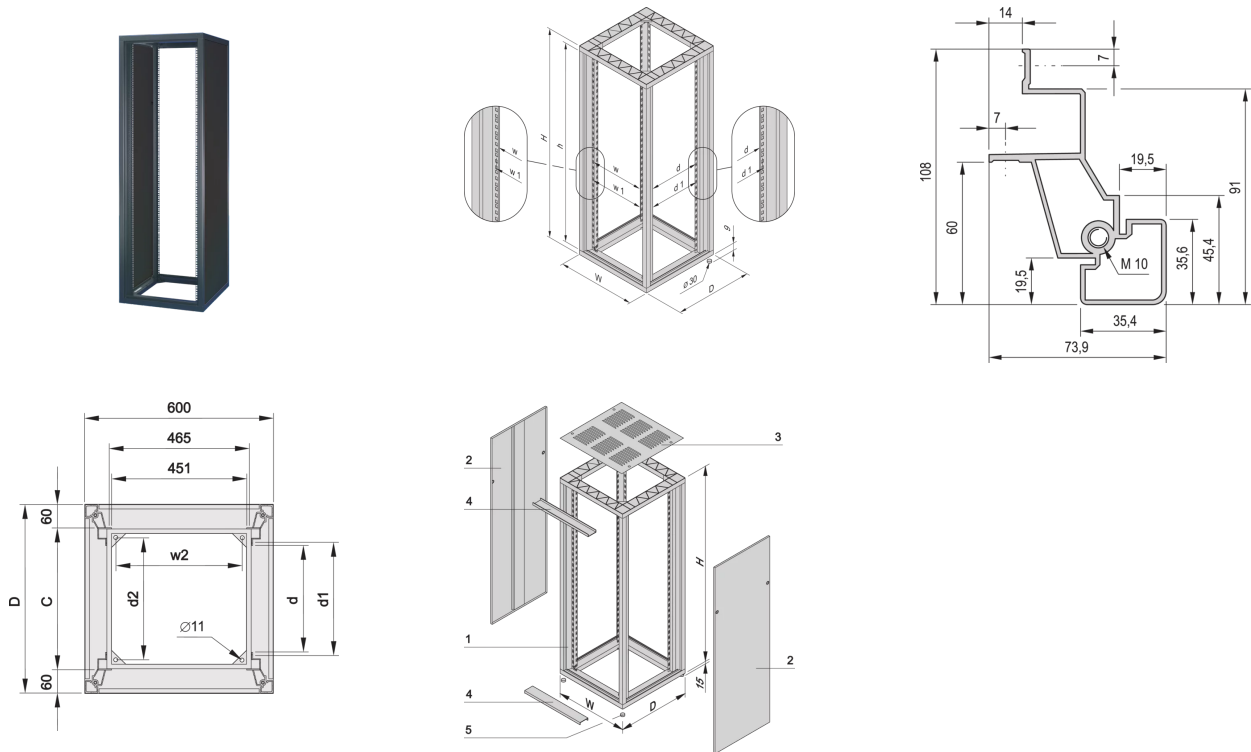

10117-542 EURORACK CABINET WITHOUT DOORS, 38 U 1798H 600W 600D, RAL 7021

KEY FEATURES

19" cut-outs in front and rear uprights

Bolted frame, die-castings and aluminium profiles, with inset covers

Flush cladding parts

Protection class IP40

Static load-carrying capacity 400 kg

PRODUCT ATTRIBUTES

Product Type: Cabinet

Product Family: Eurorack

Frame Material: Aluminum

Frame Color: Black Grey

Frame Color Code: RAL 7021

Cladding Material: Steel

Cladding Color: Black Grey

Cladding Color Code: RAL 7021

Rack Height: 38 U

Height: 1798 mm

Width: 600 mm

Depth: 600 mm

Static Load: 400 kg