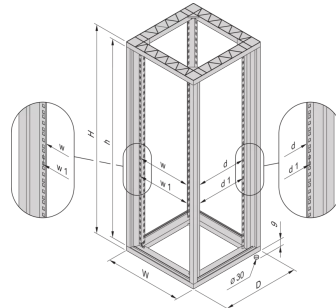

## KEY FEATURES

19" cut-outs in front and rear uprights

Bolted frame, die-castings and aluminium profiles, with inset covers

Flush cladding parts

Protection class IP40

Static load-carrying capacity 400 kg