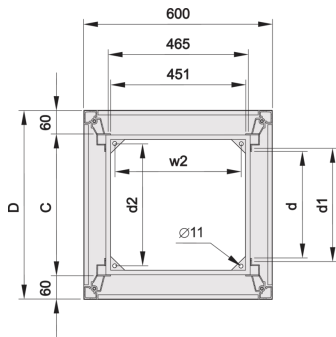

## KEY FEATURES

19" cut-outs in front and rear uprights

Bolted frame, die-castings and aluminium profiles, with inset covers

Flush cladding parts

Protection class IP40

Static load-carrying capacity 400 kg

Cladding Color Code: RAL 7021

Rack Height: 34 U

Height: 1567 mm

Width: 600 mm

Depth: 600 mm

Static Load: 400 kg

Complies With: IEC 60297-3-100