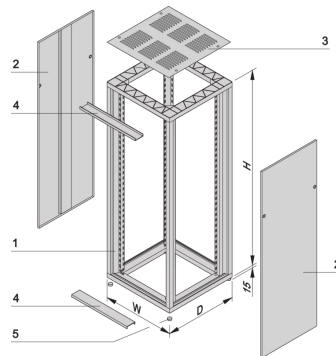

## KEY FEATURES

19" cut-outs in front and rear uprights

Bolted frame, die-castings and aluminium profiles, with inset covers

Flush cladding parts

Protection class IP40

Static load-carrying capacity 400 kg