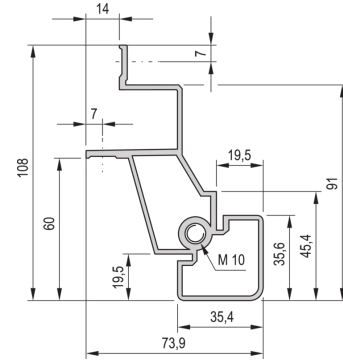

## KEY FEATURES

19" cut-outs in front and rear uprights

Bolted frame, die-castings and aluminium profiles, with inset covers

Flush cladding parts

Protection class IP40

Static load-carrying capacity 400 kg

Cladding Color Code: RAL 7021

Rack Height: 34 U

Height: 1567 mm

Width: 600 mm

Depth: 600 mm

Static Load: 400 kg

Complies With: IEC 60297-3-100