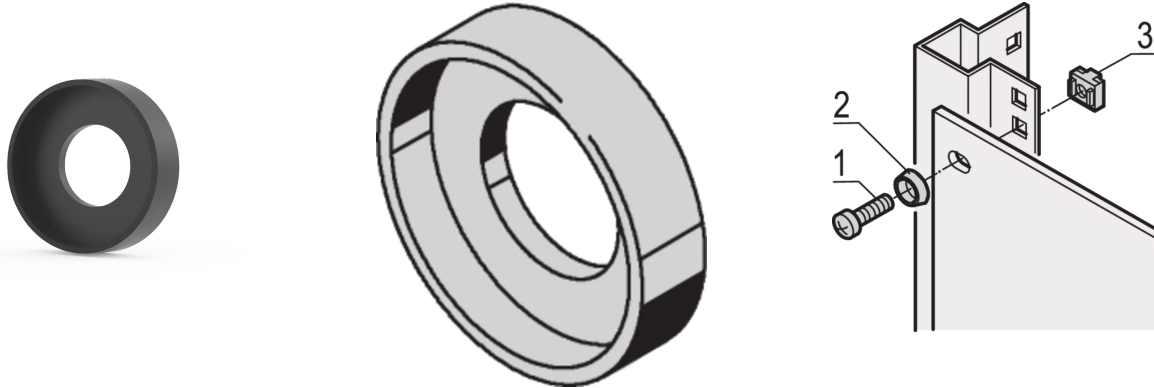

21100-015 WASHER, PLASTIC, M6, 50 PIECES

KEY FEATURES

Washer

PRODUCT ATTRIBUTES

Product Type: Washer

Type: Washer

Works With: Front Panels; Eurorack; Novastar; Varistar; Varistar CP

Material: Plastic

Accessory Type: Mounting hardware

Package Quantity: 50

ADDITIONAL PRODUCT DETAILS

Washer used for PCB fixing.

Quantity required for IEEE-Plug-in units (3U/6U)

Quantity required for plug-in units type 2 with extraction handle (3U/6U)