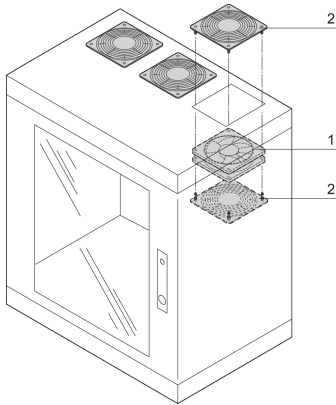

21236-092 EPCASE TOP MOUNTED FAN, 230 V WITH GRILLE

KEY FEATURES

For assembly in cable ducting openings (top/bottom)

Connect up to 3-fans via separate connecting cable

Assembly of fan by clipping in protective grilles