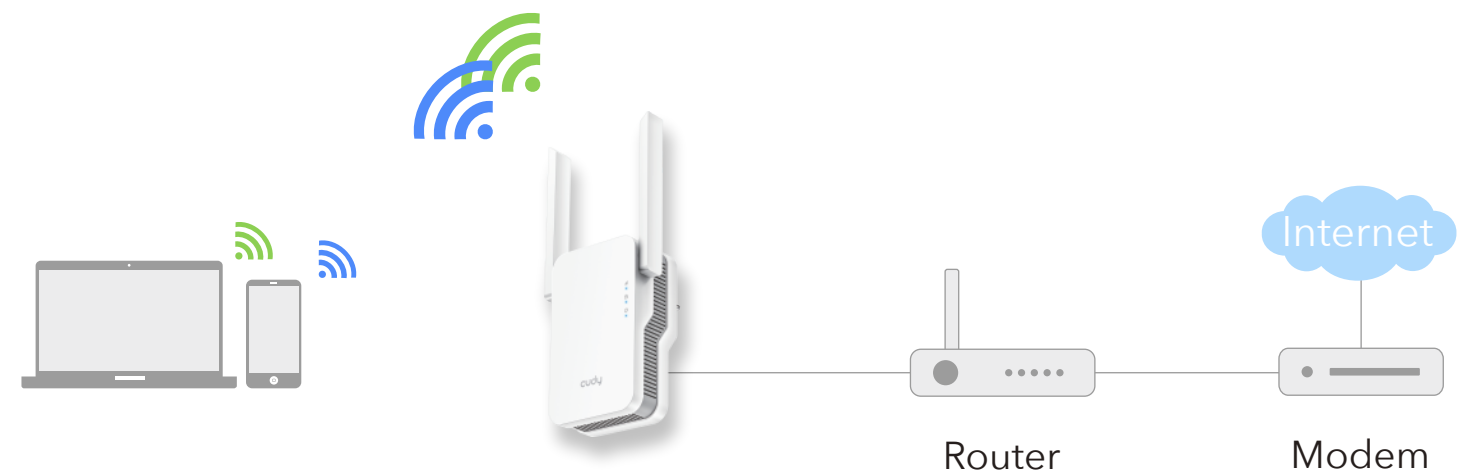

## Say goodbye to Wi-Fi dead zones

A single router has limited Wi-Fi coverage and always causes Wi-Fi dead zones. RE3600 wirelessly connects to your existing router and boosts Wi-Fi signals throughout your home, giving you a smooth Wi-Fi network experience with great capacity and coverage.

## More Connections, Better Performance

The latest Wi-Fi 7 technology is built for today's devices, eliminating lag, endless loading and dead spots. It's perfectly suited to your network needs especially for bandwidth-intensive tasks like cloud gaming or 4K UHD video.

## Wi-Fi Extender Mode

## Access Point Mode