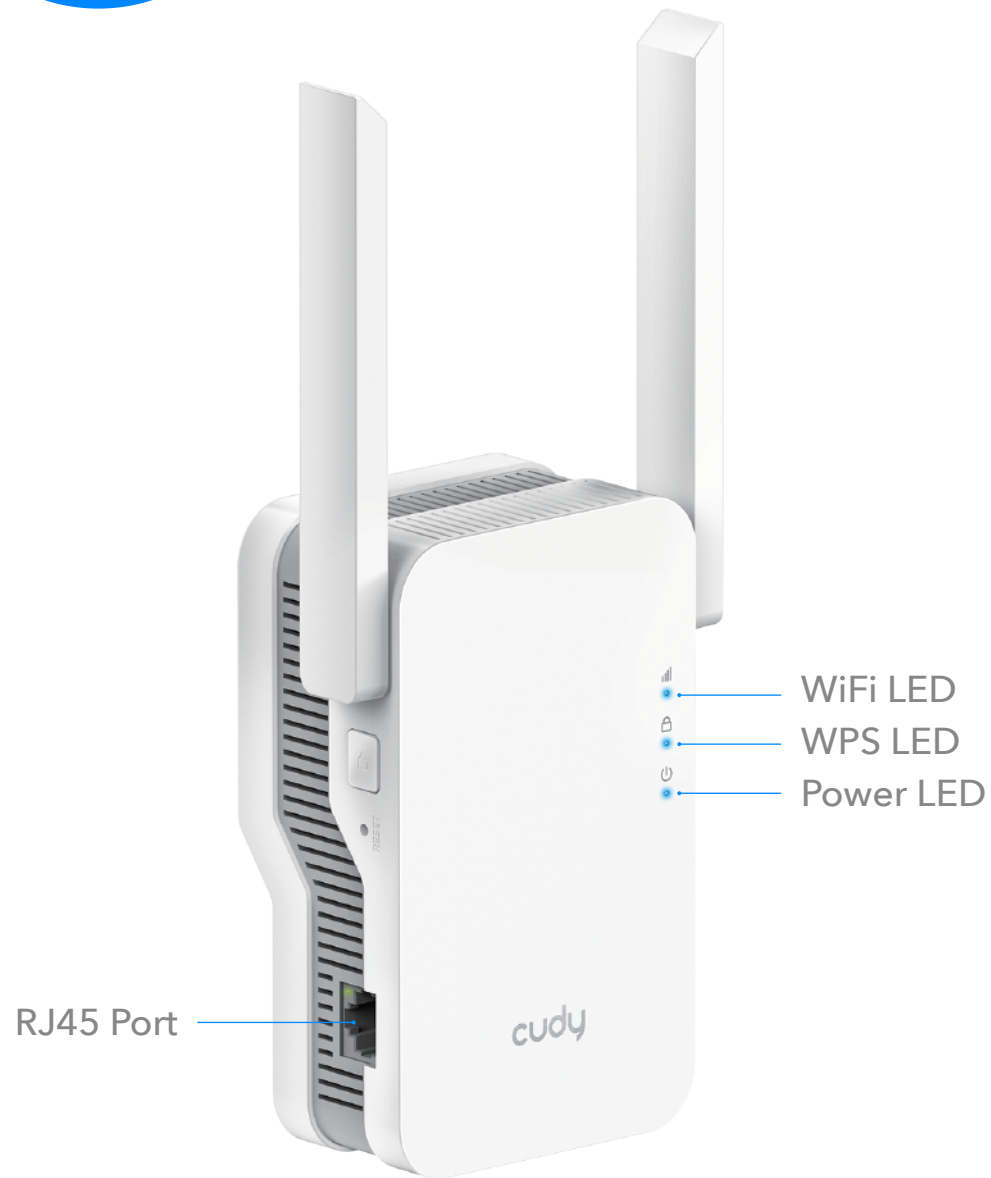

cudy

Model: **RE3600**

# BE3600

Mesh Wi-Fi 7 Range Extender

-  Powerful Broadcom 2 GHz Quad-Core CPU
-  Compatible with Any Wi-Fi Router or Gateway
-  3-In-1 Wi-Fi Extender/ Access Point/ Add-on Mesh

Wi-Fi 7

WHOLE HOME  
**MESH**  
Expandable Seamless  
Coverage

### Wall-Plug Design

- Easy to install and move