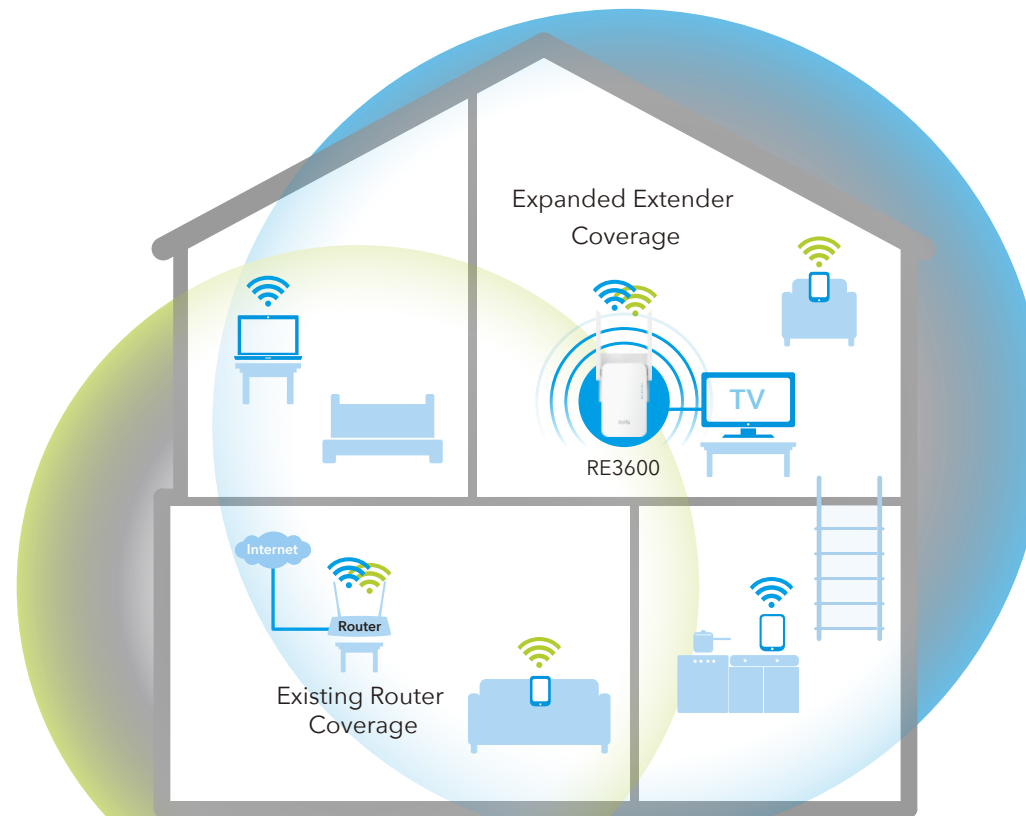

Extend Your Wireless Coverage with Wi-Fi 7

Say goodbye to Wi-Fi dead zones

A single router has limited Wi-Fi coverage and always causes Wi-Fi dead zones. RE3600 wirelessly connects to your existing router and boosts Wi-Fi signals throughout your home, giving you a smooth Wi-Fi network experience with great capacity and coverage.

More Connections, Better Performance

The latest Wi-Fi 7 technology is built for today's devices, eliminating lag, endless loading and dead spots. It's perfectly suited to your network needs especially for bandwidth-intensive tasks like cloud gaming or 4K UHD video.