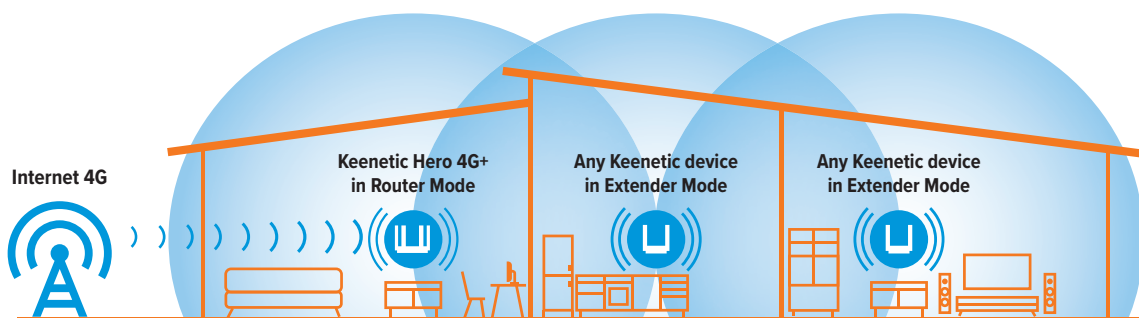

POWERFUL NETWORK STORAGE & PERSONAL CLOUD

Connect an external USB disk to a Keenetic router to enable a network server to process backups and remote file sharing with your family or co-workers. Keenetic offers the simplicity of fully automated network backups using macOS Time Machine or Windows File History applications simultaneously. Download Station and Media Server router applications transform Keenetic with a connected USB drive into a centralized entertainment server to enjoy up to 4K media streaming to your Smart TV. Personal Cloud enables easy access to all your files, even from your mobile devices.

FRIENDLY, EASY TO USE APP

By pairing your Keenetic device to the Keenetic App, you can manage your multi-node Mesh Wi-Fi System, including multiple locations, from anywhere in the world. Within minutes, you can control home networks, see connected and registered devices, and enable securely isolated Wi-Fi for your guests. Setting up weekly schedules for members of your family, monitoring their Internet activity, managing content restrictions or pausing the Internet from the palm of your hand could not be simpler.