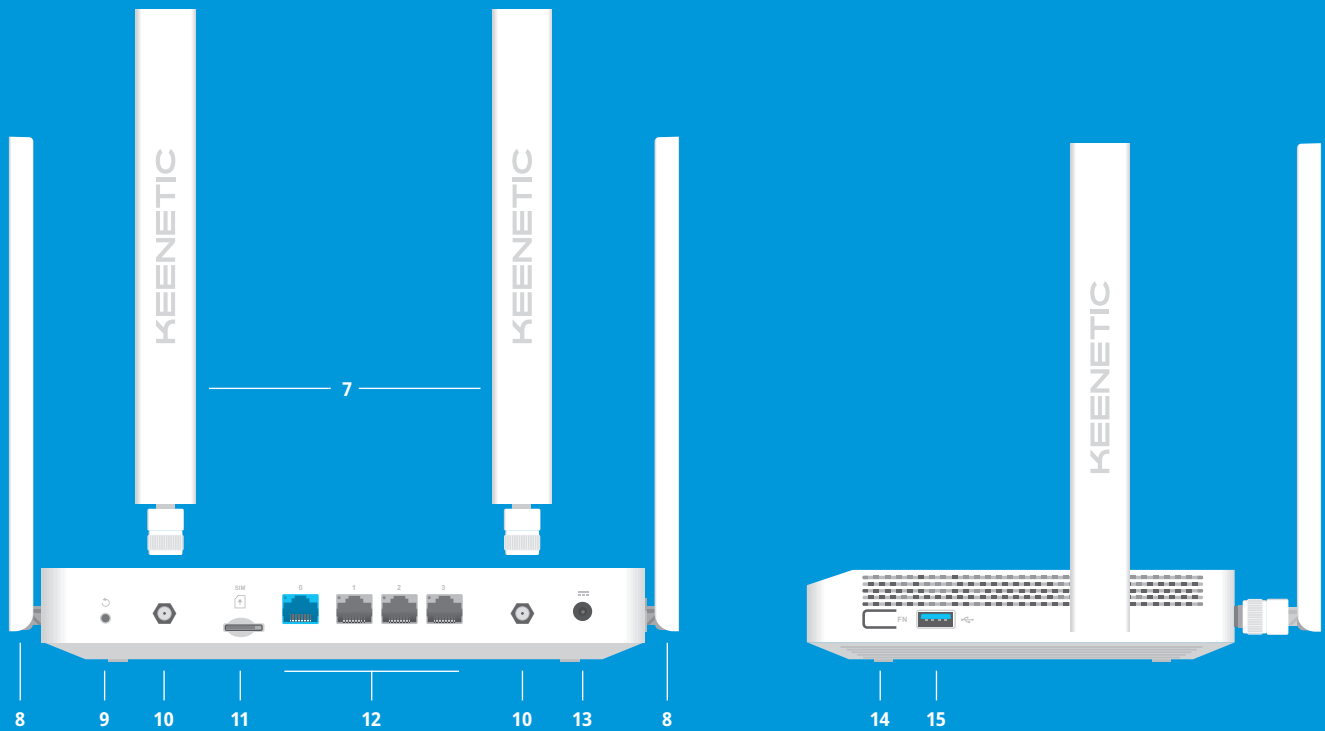

PHYSICAL SPECIFICATIONS AND ENVIRONMENT REQUIREMENTS

- **Device dimensions excluding antenna, w x d x h:** 214 mm x 154 mm x 33 mm
- **Device weight:** 485 g
- **Operating temperature:** 0–40 °C
- **Operating humidity:** 20 – 95% non-condensing
- **Power supply voltage:** 100-240V 50/60 Hz

PACKAGE CONTENTS

- **Device**
- **4G antennas**
- **Power adapter**
- **Ethernet cable**
- **Quick start guide**

1. Status LED
2. Internet LED
3. Mobile Network LED
4. FN LED
5. Wi-Fi LED
6. Wi-Fi Control Button
7. 4G Antennas
8. Wi-Fi Antennas
9. Reset Button
10. 4G Antenna Connectors
11. SIM Card Slot
12. Network Ports
13. DC Power Socket
14. Programmable FN Button
15. USB 3.0 Port