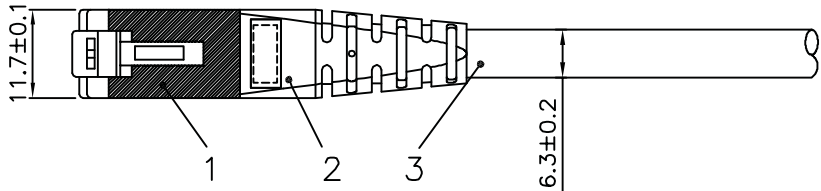

1

2

3

4

5

6

Total length (optional)

roline S/FTP PATCH CABLE 26AWG 4PR ISO/IEC 11801 & EN50288 CAT.6 XXXXXXXX-X

- (1) Jacket Color : White(RAL9003)
- (2) Wiring:T568B

item no.	length	tolerance
21.15.1316	0.3M	+20 -0
21.15.1326	0.5M	+20 -0
21.15.1336	1M	+20 -0
21.15.0829	1.5M	+20 -0
21.15.1346	2M	+20 -10
21.15.1356	3M	+20 -10
21.15.1366	5M	+30 -20
21.15.1376	7M	+30 -20
21.15.1386	10M	+30 -20
21.15.1396	15M	+30 -20
21.15.1406	20M	+70 -30

Specification :

Material :

- RJ45 Plug :
 - Housing : Polycarbonate,Transparent color.
 - Contact material : Phosphor Bronze with 50-60 micro-inch Nickel plated.
 - Contact finished : Min. 50 micro-inch Gold plated on surface contact area.
 - Shield : Bronze with Nickel plated.
- Molding : PVC.
- Cable :
 - Jacket : PVC.
 - Conductor : 26 AWG stranded copper.
 - Isolation : PE.
 - Shield : Aluminum Foil Shielded for Each Pair, Tin Copper Braid.
- Cable structure : S/FTP, 4 twisted pair.
- Minimum Bending Radius: 50mm