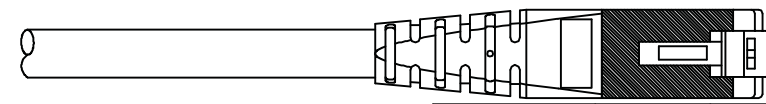

1

2

3

4

5

6

Total length (optional)

roline S/FTP PATCH CABLE 26AWG 4PR ISO/IEC 11801 & EN50288 CAT.6 XXXXXXXX-X

- (1) Jacket Color : White(RAL9003)
- (2) Wiring:T568B

item no.	length	tolerance
21.15.1316	0.3M	+20 -0
21.15.1326	0.5M	+20 -0
21.15.1336	1M	+20 -0
21.15.0829	1.5M	+20 -0
21.15.1346	2M	+20 -10
21.15.1356	3M	+20 -10
21.15.1366	5M	+30 -20
21.15.1376	7M	+30 -20
21.15.1386	10M	+30 -20
21.15.1396	15M	+30 -20
21.15.1406	20M	+70 -30

Specification :

Material :

- RJ45 Plug :
 - Housing : Polycarbonate,Transparent color.
 - Contact material : Phosphor Bronze with 50-60 micro-inch Nickel plated.
 - Contact finished : Min. 50 micro-inch Gold plated on surface contact area.
 - Shield : Bronze with Nickel plated.
- Molding : PVC.
- Cable :
 - Jacket : PVC.
 - Conductor : 26 AWG stranded copper.
 - Isolation : PE.
 - Shield : Aluminum Foil Shielded for Each Pair, Tin Copper Braid.
- Cable structure : S/FTP, 4 twisted pair.
- Minimum Bending Radius: 50mm