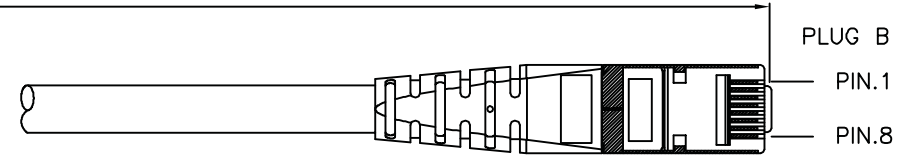

1

2

3

4

5

6

Total length (optional)

roline S/FTP PATCH CABLE 26AWG 4PR ISO/IEC 11801 & EN50288 CAT.6 XXXXXXXX-X

- (1) Jacket Color : White(RAL9003)
- (2) Wiring:T568B

item no.	length	tolerance
21.15.1316	0.3M	+20 -0
21.15.1326	0.5M	+20 -0
21.15.1336	1M	+20 -0
21.15.0829	1.5M	+20 -0
21.15.1346	2M	+20 -10
21.15.1356	3M	+20 -10
21.15.1366	5M	+30 -20
21.15.1376	7M	+30 -20
21.15.1386	10M	+30 -20
21.15.1396	15M	+30 -20
21.15.1406	20M	+70 -30

Specification :

Material :

- RJ45 Plug :
 - Housing : Polycarbonate,Transparent color.
 - Contact material : Phosphor Bronze with 50-60 micro-inch Nickel plated.
 - Contact finished : Min. 50 micro-inch Gold plated on surface contact area.
 - Shield : Bronze with Nickel plated.
- Molding : PVC.
- Cable :
 - Jacket : PVC.
 - Conductor : 26 AWG stranded copper.
 - Isolation : PE.
 - Shield : Aluminum Foil Shielded for Each Pair, Tin Copper Braid.
- Cable structure : S/FTP, 4 twisted pair.
- Minimum Bending Radius: 50mm