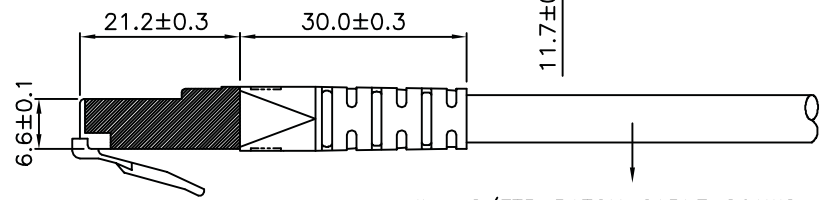

1

2

3

4

5

6

Total length (optional)

roline S/FTP PATCH CABLE 26AWG 4PR ISO/IEC 11801 & EN50288 CAT.6 XXXXXXXX-X

- (1) Jacket Color : White(RAL9003)
- (2) Wiring:T568B

item no.	length	tolerance
21.15.1316	0.3M	+20 -0
21.15.1326	0.5M	+20 -0
21.15.1336	1M	+20 -0
21.15.0829	1.5M	+20 -0
21.15.1346	2M	+20 -10
21.15.1356	3M	+20 -10
21.15.1366	5M	+30 -20
21.15.1376	7M	+30 -20
21.15.1386	10M	+30 -20
21.15.1396	15M	+30 -20
21.15.1406	20M	+70 -30

Specification :

Material :

- RJ45 Plug :
 - Housing : Polycarbonate,Transparent color.
 - Contact material : Phosphor Bronze with 50-60 micro-inch Nickel plated.
 - Contact finished : Min. 50 micro-inch Gold plated on surface contact area.
 - Shield : Bronze with Nickel plated.
- Molding : PVC.
- Cable :
 - Jacket : PVC.
 - Conductor : 26 AWG stranded copper.
 - Isolation : PE.
 - Shield : Aluminum Foil Shielded for Each Pair, Tin Copper Braid.
- Cable structure : S/FTP, 4 twisted pair.
- Minimum Bending Radius: 50mm

item no	21.15.1316	21.15.1326	21.15.1336	21.15.0829	21.15.1346
	21.15.1356	21.15.1366	21.15.1376	21.15.1386	21.15.1396

Desc ROLINE Cat 6 S/FTP Patch Cord,White

"#": Matching DIM.	DRAWING	23.JuL.2016	byz
"*": Important DIM.	CHECK	23.JuL.2016	Jane
Others General DIM.	APPROVAL	23.JuL.2016	Jaimy
GENERAL TOLERANCE OF DIMENSIONS		DATE	NAME
X.XXX ±0.005			
X.XX ±0.05			
X.X ±0.1			