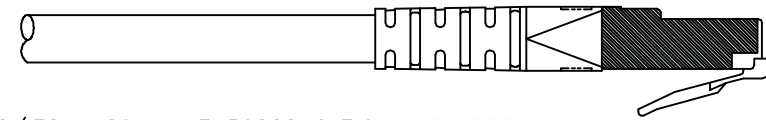

1

2

3

4

5

6

Total length (optional)

roline S/FTP PATCH CABLE 26AWG 4PR ISO/IEC 11801 & EN50288 CAT.6 XXXXXXXX-X

- (1) Jacket Color : White(RAL9003)
- (2) Wiring:T568B

item no.	length	tolerance
21.15.1316	0.3M	+20 -0
21.15.1326	0.5M	+20 -0
21.15.1336	1M	+20 -0
21.15.0829	1.5M	+20 -0
21.15.1346	2M	+20 -10
21.15.1356	3M	+20 -10
21.15.1366	5M	+30 -20
21.15.1376	7M	+30 -20
21.15.1386	10M	+30 -20
21.15.1396	15M	+30 -20
21.15.1406	20M	+70 -30

Specification :

Material :

- RJ45 Plug :
 - Housing : Polycarbonate,Transparent color.
 - Contact material : Phosphor Bronze with 50-60 micro-inch Nickel plated.
 - Contact finished : Min. 50 micro-inch Gold plated on surface contact area.
 - Shield : Bronze with Nickel plated.
- Molding : PVC.
- Cable :
 - Jacket : PVC.
 - Conductor : 26 AWG stranded copper.
 - Isolation : PE.
 - Shield : Aluminum Foil Shielded for Each Pair, Tin Copper Braid.
- Cable structure : S/FTP, 4 twisted pair.
- Minimum Bending Radius: 50mm