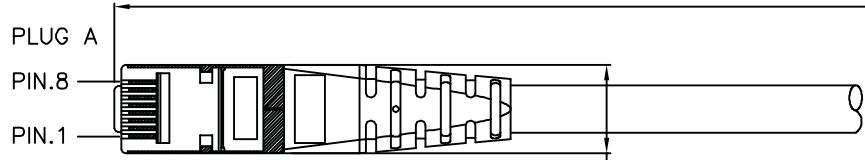

1

2

3

4

5

6

Total length (optional)

roline S/FTP PATCH CABLE 26AWG 4PR ISO/IEC 11801 & EN50288 CAT.6 XXXXXXXX-X

- (1) Jacket Color : White(RAL9003)
- (2) Wiring:T568B

item no.	length	tolerance
21.15.1316	0.3M	+20 -0
21.15.1326	0.5M	+20 -0
21.15.1336	1M	+20 -0
21.15.0829	1.5M	+20 -0
21.15.1346	2M	+20 -10
21.15.1356	3M	+20 -10
21.15.1366	5M	+30 -20
21.15.1376	7M	+30 -20
21.15.1386	10M	+30 -20
21.15.1396	15M	+30 -20
21.15.1406	20M	+70 -30

Specification :

Material :

- RJ45 Plug :
 - Housing : Polycarbonate,Transparent color.
 - Contact material : Phosphor Bronze with 50-60 micro-inch Nickel plated.
 - Contact finished : Min. 50 micro-inch Gold plated on surface contact area.
 - Shield : Bronze with Nickel plated.
- Molding : PVC.
- Cable :
 - Jacket : PVC.
 - Conductor : 26 AWG stranded copper.
 - Isolation : PE.
 - Shield : Aluminum Foil Shielded for Each Pair, Tin Copper Braid.
- Cable structure : S/FTP, 4 twisted pair.
- Minimum Bending Radius: 50mm