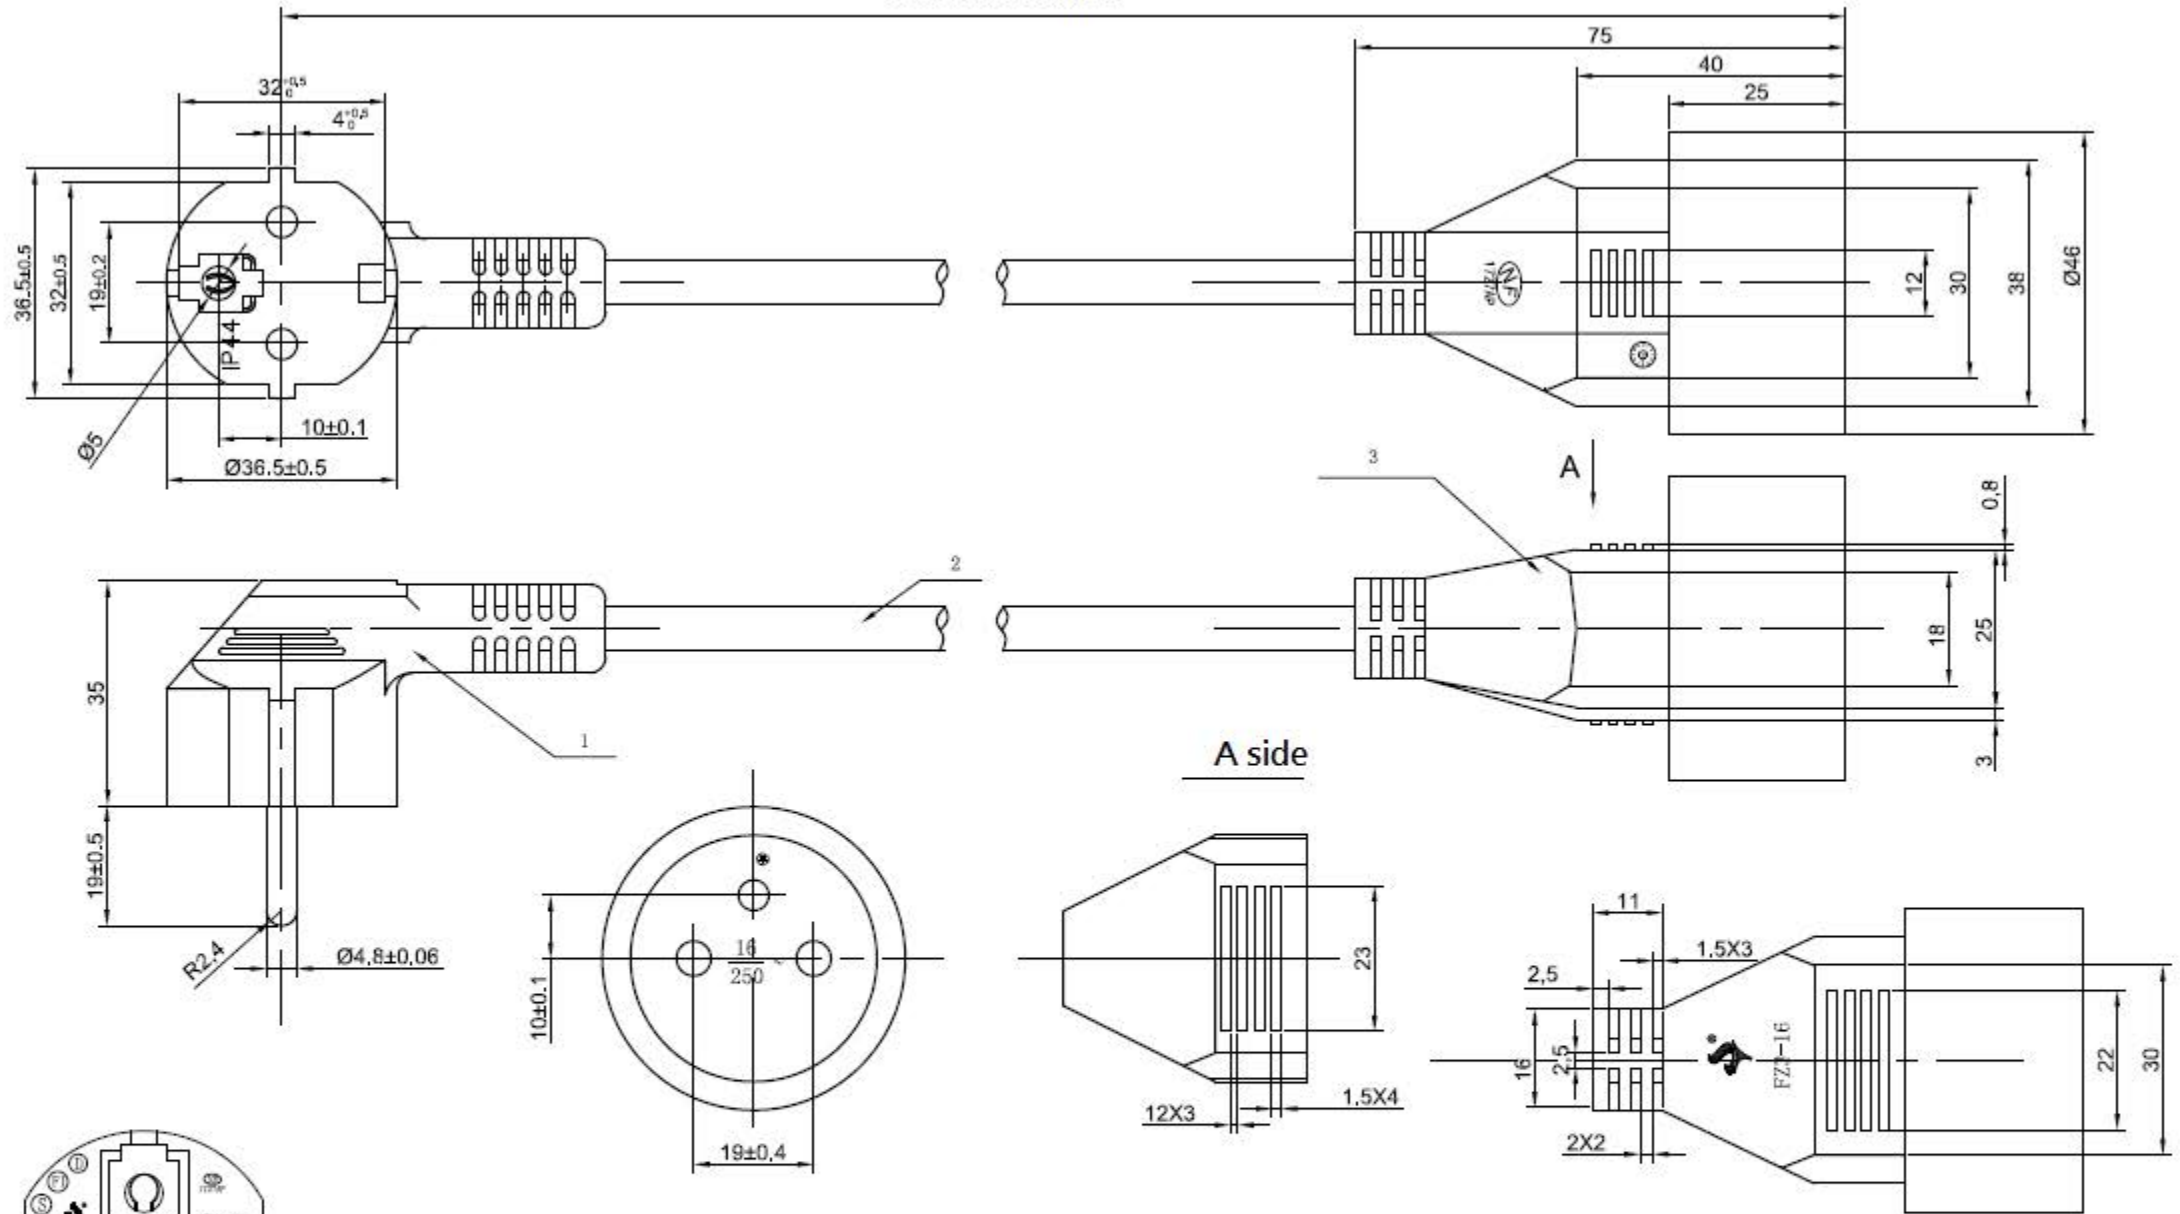

10000±50mm

RoHS and REACH Compliant

Desc.	VALUE Schuko Extension Power Cord UTE, black, 10m	SECOMP			Material	PVC	
					Rated	16A 250V	
3.	Extension plug, FZ3-16	Item #	19.99.1172	EDITION	A4	Dr.No.	
2.	Flexible cable, H05VV-F 3G 1.5mm2	REVIEW				Color	black
1.	Schuko plug, JT003	APPROVE	VDE/NF			ALL DIMENSIONS IN mm	
Part	Description	DO NOT SCALE	DATE			2018-8-30	