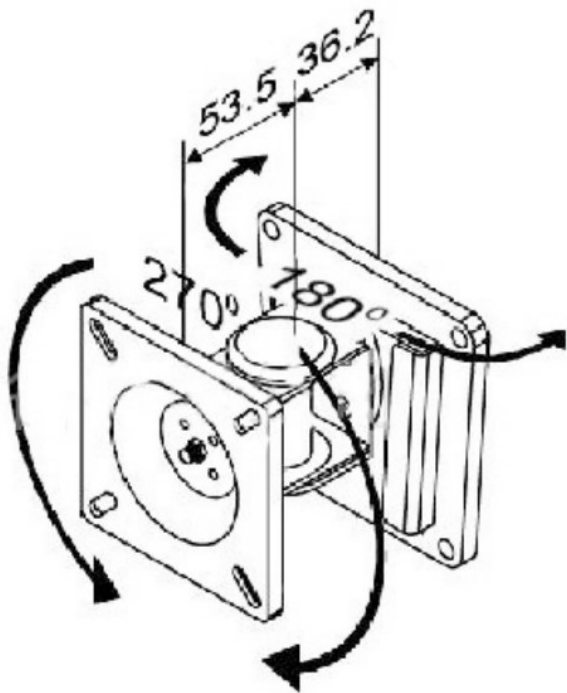

Item No.: 17.99.1120

VALUE LCD Monitor Wall Mount Kit, 1 Joint, black

Features:

- Screen size: 14"-24"
- Support up to 15kgs
- Tilt: 160° up or down
- Swivel: 270°
- VESA: 75x75mm/100x100mm
- Material: Cold steel construction