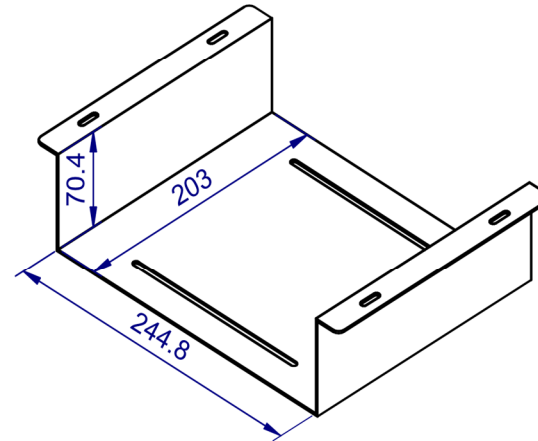

ROLINE Underdesk Mount for KVM/NUC/Mini PC / Thin Clients

17.03.0113

1

A : 1 pc

B : 4 pcs ($\frac{5}{32}$ " x $\frac{1}{2}$ ")

2

PC Mount size : W244.8 x L203 x H70.4 mm
Maximum load : 10 kgs(22lbs)

3