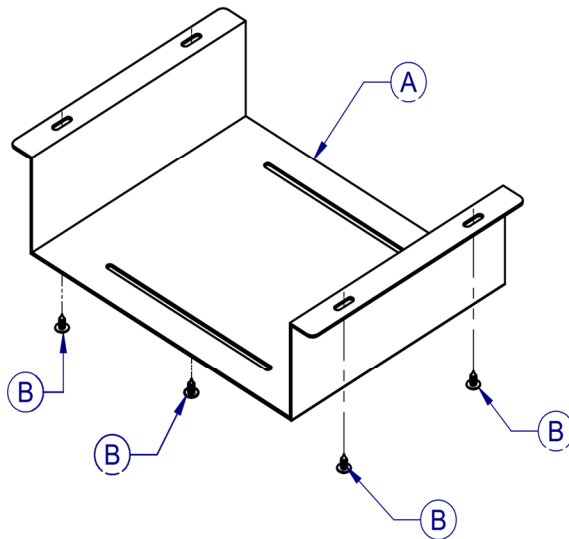

ROLINE Underdesk Mount for KVM/NUC/Mini PC / Thin Clients

17.03.0113

1

A : 1 pc

B : 4 pcs ($\frac{5}{32}$ " x $\frac{1}{2}$ ")

2

PC Mount size : W244.8 x L203 x H70.4 mm
Maximum load : 10 kgs(22lbs)

3