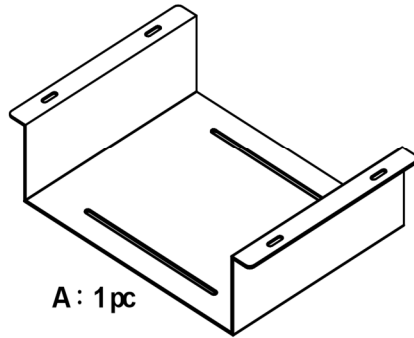

ROLINE Underdesk Mount for KVM/NUC/Mini PC / Thin Clients

17.03.0113

1

A : 1 pc

B : 4 pcs ($\frac{5}{32}$ " x $\frac{1}{2}$ ")

2

PC Mount size : W244.8 x L203 x H70.4 mm
Maximum load : 10 kgs(22lbs)

3