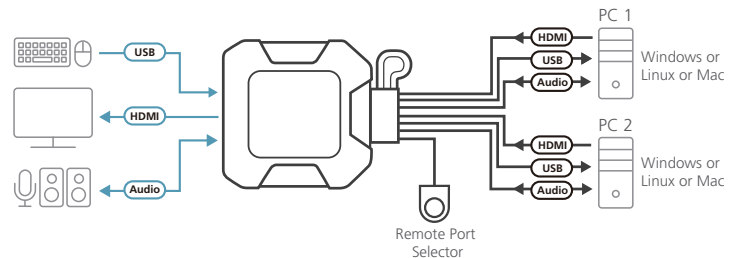

Specifications

	CS22H
Computer Connections	2
Port Selection	Remote Port Selector
Connectors	
Console Ports	1 x HDMI Female 2 x USB Type A Female 1 x 3.5mm Audio Jack Female (Green) 1 x 3.5mm Audio Jack Female (Pink)
KVM (Computer) Ports	2 x HDMI Male 2 x USB Type A Male 2 x 3.5mm Audio Jack Male (Green) 2 x 3.5mm Audio Jack Male (Pink)
Power (Optional)	1 x USB Micro Type B Female
LEDs	
KVM Port (On Line / Selected)	2 (White)
Cable Length	
KVM	2 x 1.2 m
Remote Port Selector	1.8 m
Emulation	
Keyboard / Mouse	N/A
Video	4096 x 2160 @ 60Hz
Power Consumption	DC5V: 3.47W: 29BTU
Environmental	
Operating Temperature	0 – 50°C
Storage Temperature	-20 – 60°C
Humidity	0 – 80% RH, Non-condensing
Physical Properties	
Housing	Plastic
Weight	0.34 kg
Dimensions (L x W x H)	8.34 x 8.42 x 3.04 cm

Product information is subject to change without prior notice.

Released: 03/2021 V4.0

© Copyright 2021 ATEN® International Co., Ltd.
ATEN and the ATEN logo are trademarks of ATEN International Co., Ltd.
All rights reserved. All other trademarks are the property of their respective owners.
The terms HDMI, HDMI High-Definition Multimedia Interface, and the HDMI Logo are trademarks or registered trademarks of HDMI Licensing Administrator, Inc.

ATEN International Co., Ltd.

3F, No.125, Sec. 2, Datung Rd., Sijhih District., New Taipei City 221, Taiwan
Phone: 886-2-8692-6789 Fax: 886-2-8692-6767
www.aten.com E-mail: marketing@aten.com