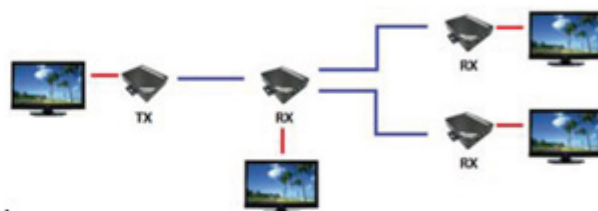

### Features:

- Uses easy to install by connecting Cat.5e/6 cables
- Each pair (Transmitter & Receiver) extends the signals up to 100m (Max.)
- Supports video high resolution up to 1920x1200 @60Hz, 1080p, DDC, DDC2, DDC2B
- HDTV compatible (720p, 1080i, 1080p)
- Supports High Definition Audio (HD), 5.1/6.1/7.1 Surround Sound
- Cascaded-chainable receiver up to 10 layers
- Supports RS-232 (Serial)
- IR (Infrared remote) enabled
- Supports Local HDMI monitoring port
- Each receiver (remote) links cascade-chainable 2 receivers
- LED indication
- Rack mountable
- Metal case in black colour
- Operating temperature: 0°C ~ 50°C
- Humidity: 0% ~ 80% RH

### Application Diagram:

(1) Single Source Extension

(2) Single Source Extension and Receivers Cascade Chaining

(3) Single Source with Multiple Receivers Cascaded