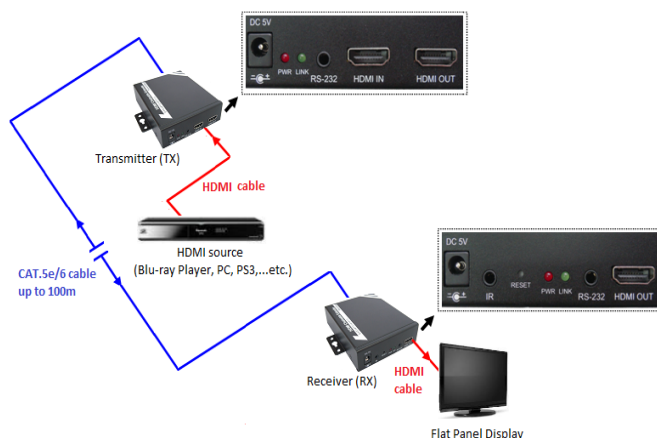

Application Diagram: