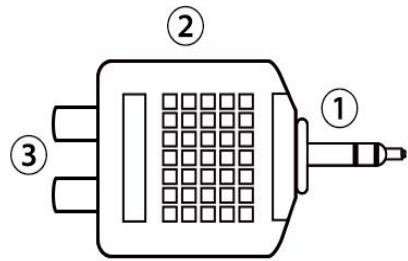

	REVISED	DR	APP

① 3.5mm stereo male, nickel-plated

②④⑤⑥ outer mold: PP+PE black

③ RCA female, nickel-plated

NAME		VALUE 3.5mm stereo M to 2x RCA F adapter	
ITEM NO.		11.99.4441	
SIZE	A4	DATE	07.17.2018
UNIT	MM	DRAWN	Yu
<b>SECOMP</b>			