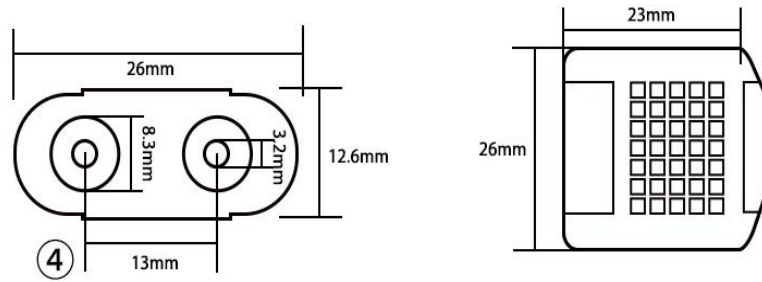

	REVISED	DR	APP

① 3.5mm stereo male, nickel-plated

②④⑤⑥ outer mold: PP+PE black

③ RCA female, nickel-plated

NAME		VALUE 3.5mm stereo M to 2x RCA F adapter	
ITEM NO.		11.99.4441	
SIZE	A4	DATE	07.17.2018
UNIT	MM	DRAWN	Yu
<b>SECOMP</b>			