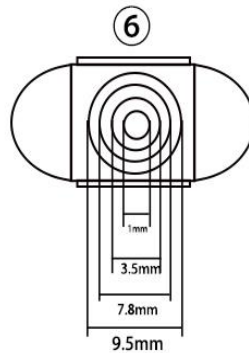

	REVISED	DR	APP

① 3.5mm stereo male, nickel-plated

②④⑤⑥ outer mold: PP+PE black

③ RCA female, nickel-plated

NAME		VALUE 3.5mm stereo M to 2x RCA F adapter	
ITEM NO.		11.99.4441	
SIZE	A4	DATE	07.17.2018
UNIT	MM	DRAWN	Yu
<b>SECOMP</b>			