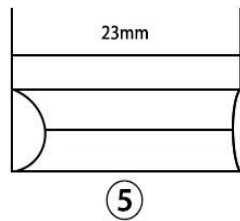

	REVISED	DR	APP

① 3.5mm stereo male, nickel-plated

②④⑤⑥ outer mold: PP+PE black

③ RCA female, nickel-plated

NAME		VALUE 3.5mm stereo M to 2x RCA F adapter	
ITEM NO.		11.99.4441	
SIZE	A4	DATE	07.17.2018
UNIT	MM	DRAWN	Yu
<b>SECOMP</b>			