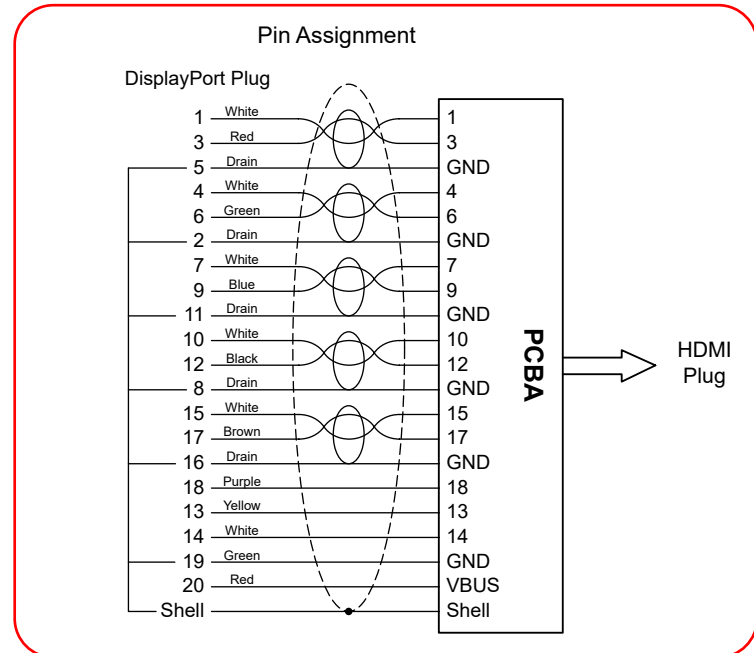

4500±50 mm

Mini DisplayPort

HDMI

Feature:

Resolution: 1920x1080P @ 60Hz

Specification :

- 1. Cable UL20276, [1P(30AWG)+D+AL/MY]*5 + 4C(30AWG) + 1C(28AWG) + AL + D + B, Jacket Color: Black, OD: 6.0mm
- 2. Conn. Mini DisplayPort Plug, Conductor: Gold Plated, Shell: Nickel Plated
- 3. Conn. HDMI Plug, with PCB, Conductor: Gold Plated, Shell: Nickel Plated
- 4. Hood For DisplayPort Plug, Black ABS
- 5. Inner Molding PE
- 6. Outer Molding Black PVC:45P
- 7. S.R. Black PVC: 45P

Product Name	ROLINE Mini DisplayPort to HDTV Cable, M/M, Black				Approve	Check	Draw	Design	Rev.	Date	Contents of Change	Design
	Product No.	11.04.5793				Allen	Allen	Kuan	Kuan	1		
Issue Date : 2022/01/06						Scale 1:1		Unit : mm				
								3				