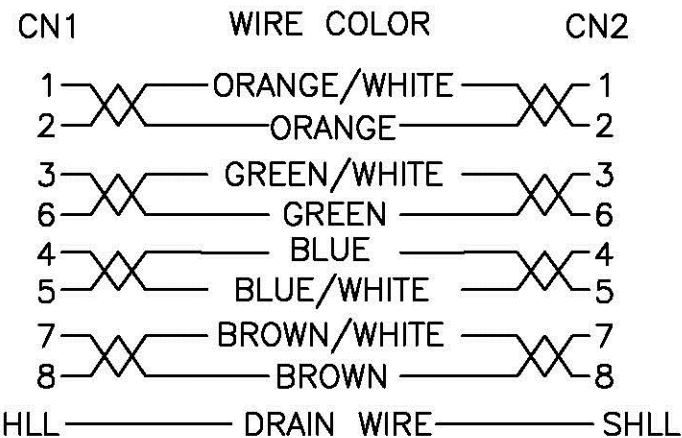

Datenblatt - Fiche technique - Data sheet

Cordon Cat.6A FTP AWG26

MATERIAL LIST:

NO.	PARTS NAME	SPECIFICATION DESCRIPTION
①	CABLE	FTP (26AWG*1PR)*4+AL+D+PVC OD:5.7±0.2mm COLOR:Assorted upon request
②	RJ45 CONNECTOR	RJ45,8P8C,TWO FORK GOLD PLATED CONTACTS WITH METAL HOUSING
③	MOLDING PVC	MOLDING PVC 45P COLOR:Assorted upon request

Marking: E213738-Y CM (UL) C(UL) 4P 26AWG F/UTP CAT6A PATCH CONFORM
TO ANSI/TIA-568-C.2 & ISO/IEC 11801

PIN OUT

ELECTRONIC TEST:
A.OPEN/SHORT/INTERMITTENCE: 100%.
Bending Radius: 45.6mm

REMARK	NO	CHA.NO	SIGNATURE	DATE
DRAWN BY	RENZHI			
CHECKED BY				
AUDITED BY		APPROVED BY		
CRAFT		DATE	2014.08.13	