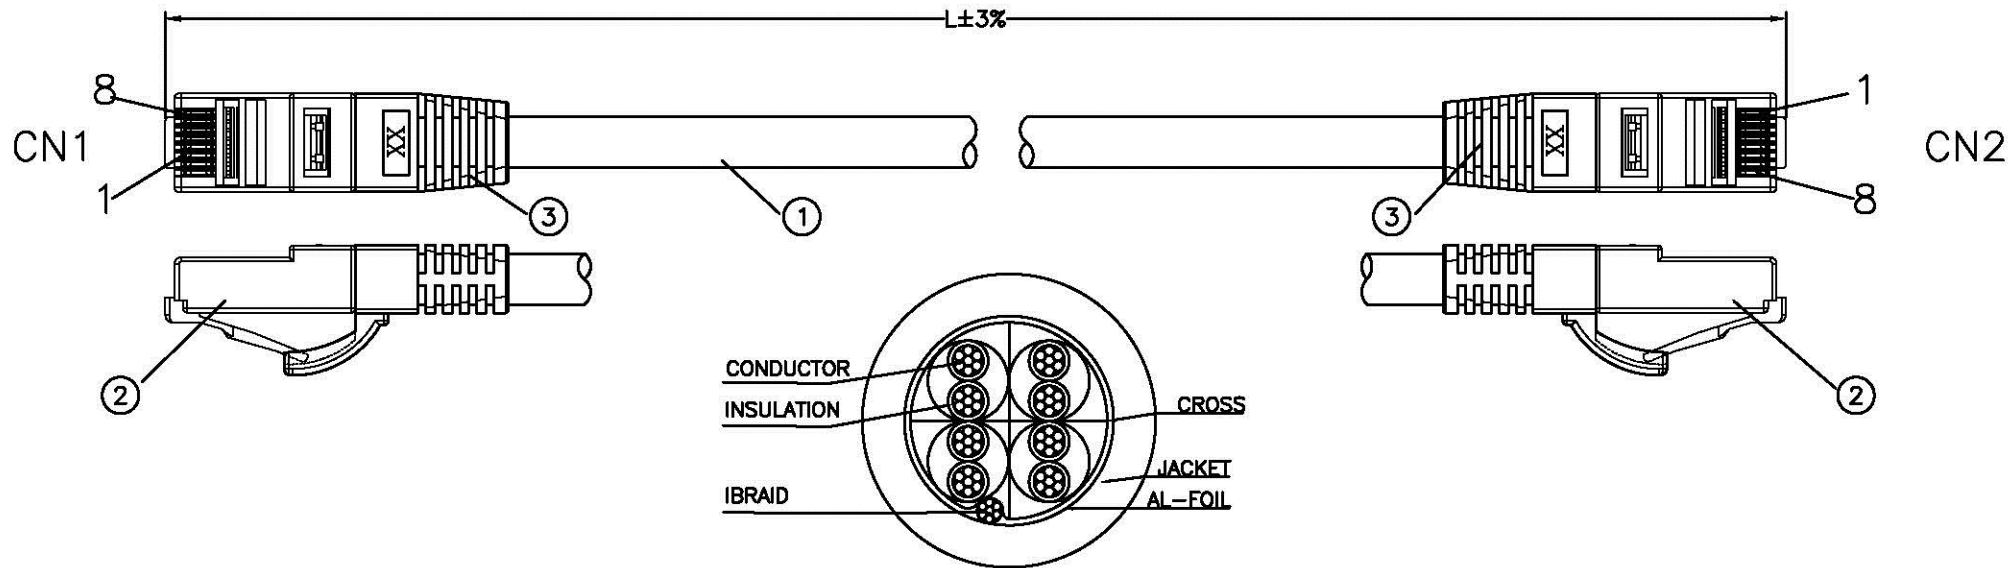

Datenblatt - Fiche technique - Data sheet

Cordon Cat.6A FTP AWG26

MATERIAL LIST:

NO.	PARTS NAME	SPECIFICATION DESCRIPTION
①	CABLE	FTP (26AWG*1PR)*4+AL+D+PVC OD:5.7±0.2mm COLOR:Assorted upon request
②	RJ45 CONNECTOR	RJ45,8P8C,TWO FORK GOLD PLATED CONTACTS WITH METAL HOUSING
③	MOLDING PVC	MOLDING PVC 45P COLOR:Assorted upon request

Marking: E213738-Y CM (UL) C(UL) 4P 26AWG F/UTP CAT6A PATCH CONFORM
TO ANSI/TIA-568-C.2 & ISO/IEC 11801

PIN OUT

ELECTRONIC TEST:
A.OPEN/SHORT/INTERMITTENCE: 100%.
Bending Radius: 45.6mm

REMARK	NO	CHA.NO	SIGNATURE	DATE
DRAWN BY	RENZHI			
CHECKED BY				
AUDITED BY		APPROVED BY		
CRAFT		DATE	2014.08.13	