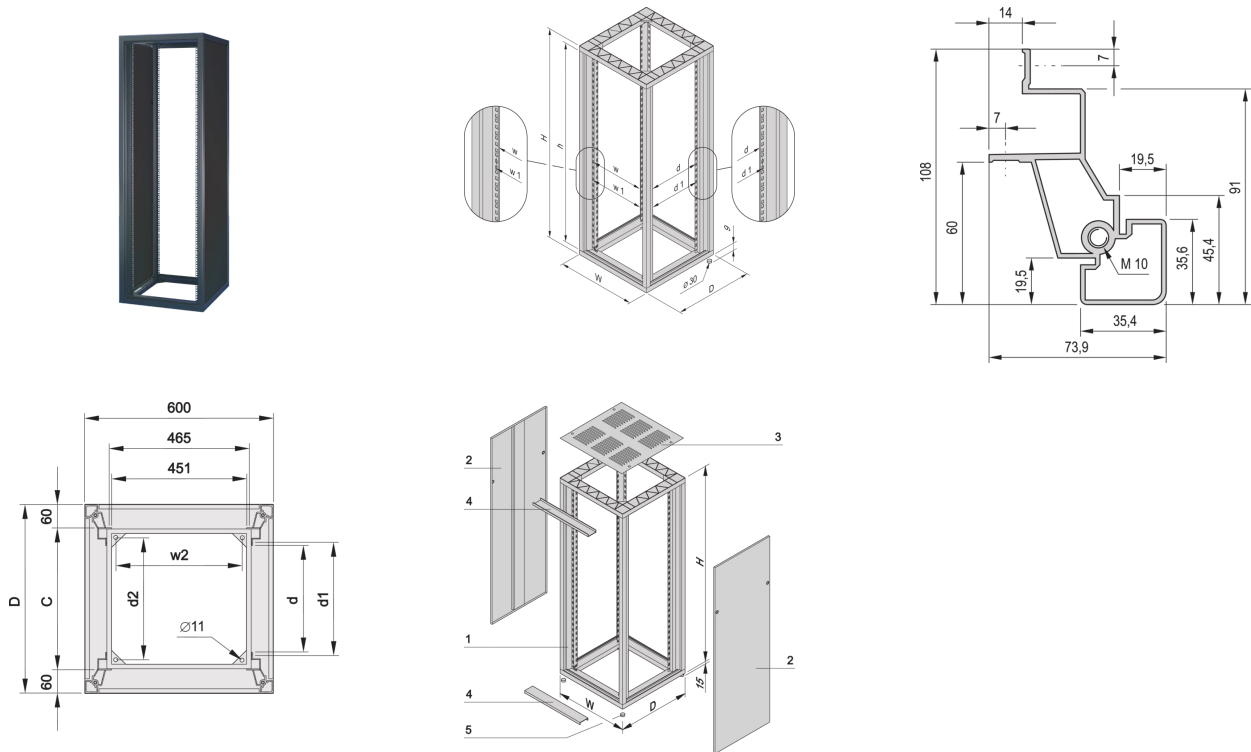

10117-546 EURORACK CABINET WITHOUT DOORS, 43 U 2000H 600W 800D, RAL 7021

KEY FEATURES

19" cut-outs in front and rear uprights

Bolted frame, die-castings and aluminium profiles, with inset covers

Flush cladding parts

Protection class IP40

Static load-carrying capacity 400 kg

PRODUCT ATTRIBUTES

Product Type: Cabinet

Product Family: Eurorack

Frame Material: Aluminum

Frame Color: Black Grey

Frame Color Code: RAL 7021

Cladding Material: Steel

Cladding Color: Black Grey

Cladding Color Code: RAL 7021

Rack Height: 43 U

Height: 2020 mm

Width: 600 mm

Depth: 800 mm

Static Load: 400 kg