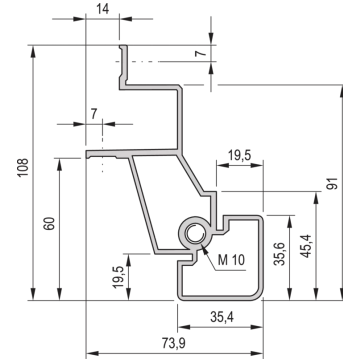

10117-530 EURORACK CABINET WITHOUT DOORS, 34 U 1600H 600W 800D, RAL 7021/7035

KEY FEATURES

19" cut-outs in front and rear uprights

Bolted frame, die-castings and aluminium profiles, with inset covers

Flush cladding parts

Protection class IP40

Static load-carrying capacity 400 kg

PRODUCT ATTRIBUTES

Product Type: Cabinet

Product Family: Eurorack

Frame Material: Aluminum

Frame Color: Black Grey