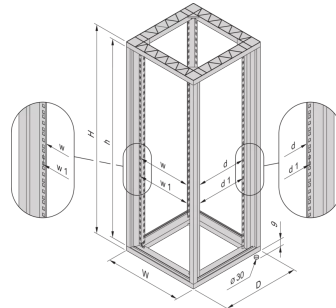

10117-530 EURORACK CABINET WITHOUT DOORS, 34 U 1600H 600W 800D, RAL 7021/7035

KEY FEATURES

19" cut-outs in front and rear uprights

Bolted frame, die-castings and aluminium profiles, with inset covers

Flush cladding parts

Cladding Material: Steel

Cladding Color: Light Grey

Cladding Color Code: RAL 7035

Rack Height: 34 U

Height: 1600 mm

Width: 600 mm

Depth: 800 mm

Static Load: 400 kg