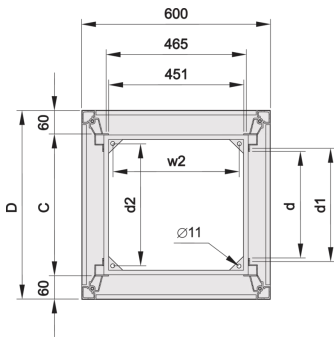

10117-530 EURORACK CABINET WITHOUT DOORS, 34 U 1600H 600W 800D, RAL 7021/7035

KEY FEATURES

19" cut-outs in front and rear uprights

Bolted frame, die-castings and aluminium profiles, with inset covers

Flush cladding parts

Cladding Material: Steel

Cladding Color: Light Grey

Cladding Color Code: RAL 7035

Rack Height: 34 U

Height: 1600 mm

Width: 600 mm

Depth: 800 mm

Static Load: 400 kg