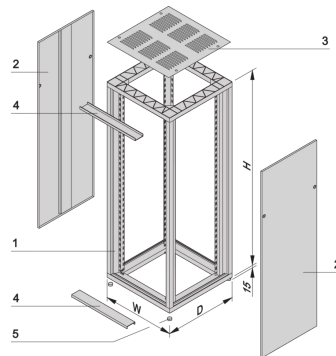

10117-530 EURORACK CABINET WITHOUT DOORS, 34 U 1600H 600W 800D, RAL 7021/7035

KEY FEATURES

19" cut-outs in front and rear uprights

Bolted frame, die-castings and aluminium profiles, with inset covers

Flush cladding parts

Protection class IP40

Static load-carrying capacity 400 kg

PRODUCT ATTRIBUTES

Product Type: Cabinet

Product Family: Eurorack

Frame Material: Aluminum

Frame Color: Black Grey

Frame Color Code: RAL 7021

Cladding Material: Steel

Cladding Color: Light Grey

Cladding Color Code: RAL 7035

Rack Height: 34 U

Height: 1600 mm

Width: 600 mm

Depth: 800 mm

Static Load: 400 kg